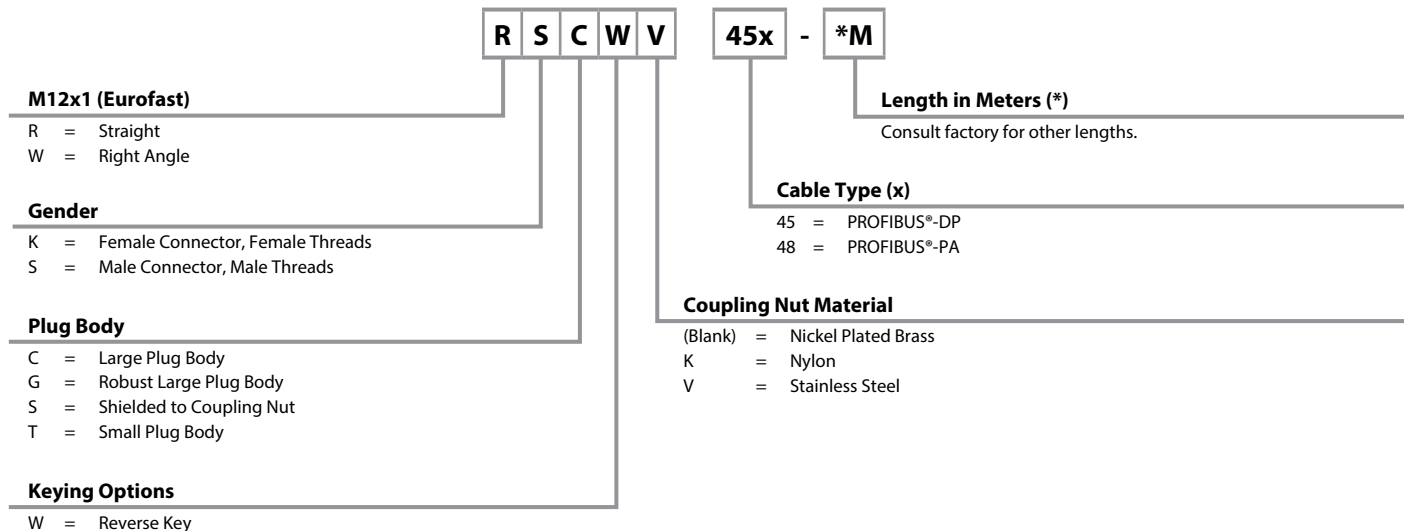

## Eurofast® Cordset Part Number Key

Part Number Keys are to assist in IDENTIFICATION ONLY. Consult factory for catalog items not identified.

## Eurofast Receptacle Part Number Key